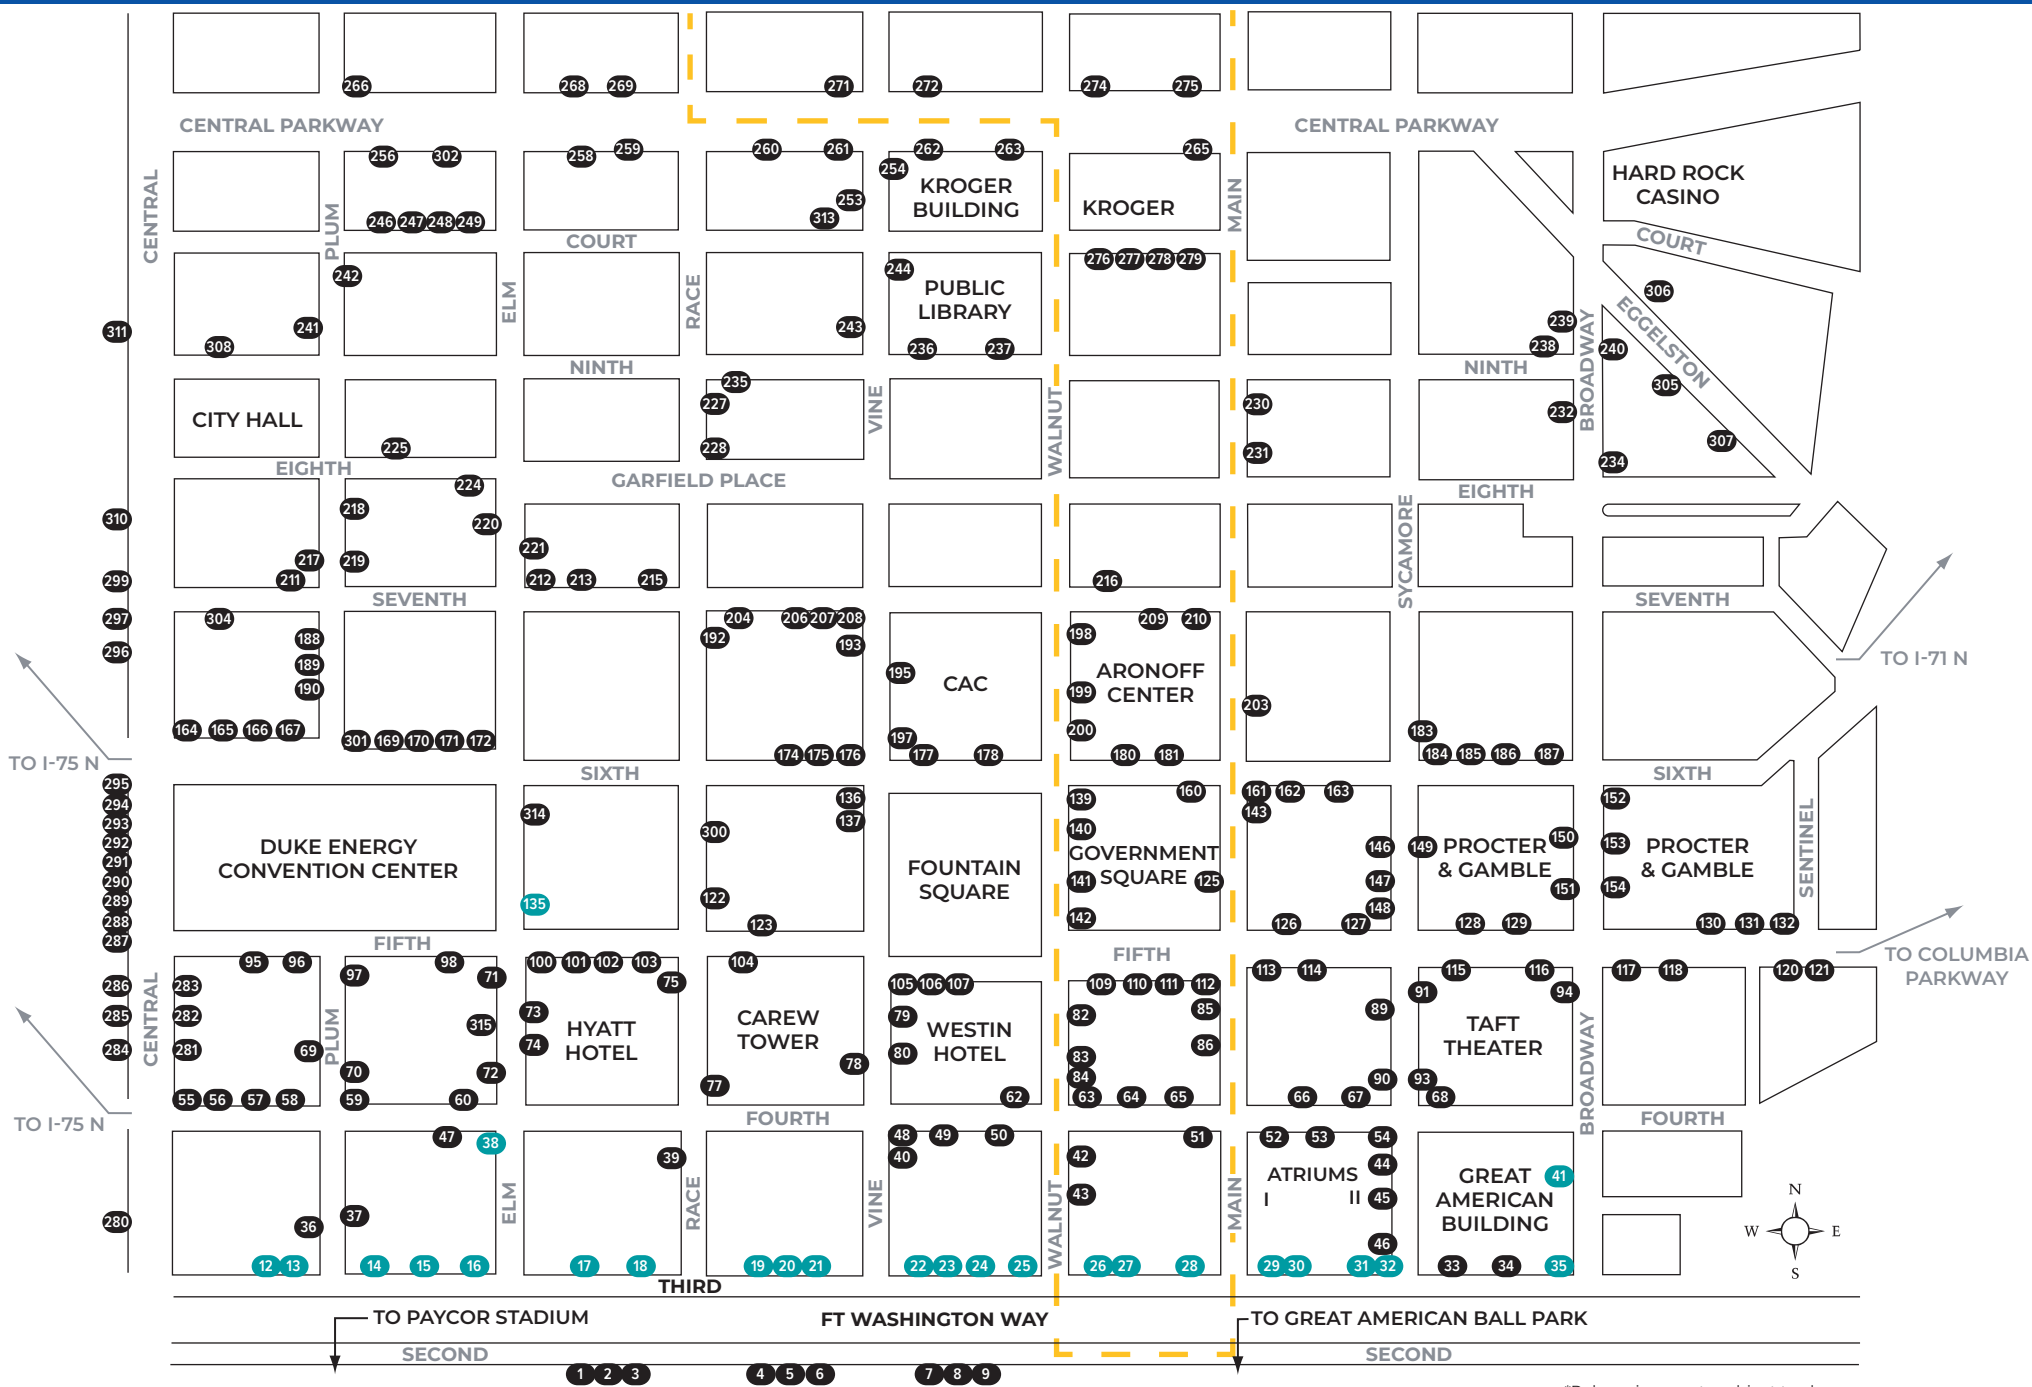

Downtown Cincinnati Street Banner Program Map*

*Pole assignments subject to change